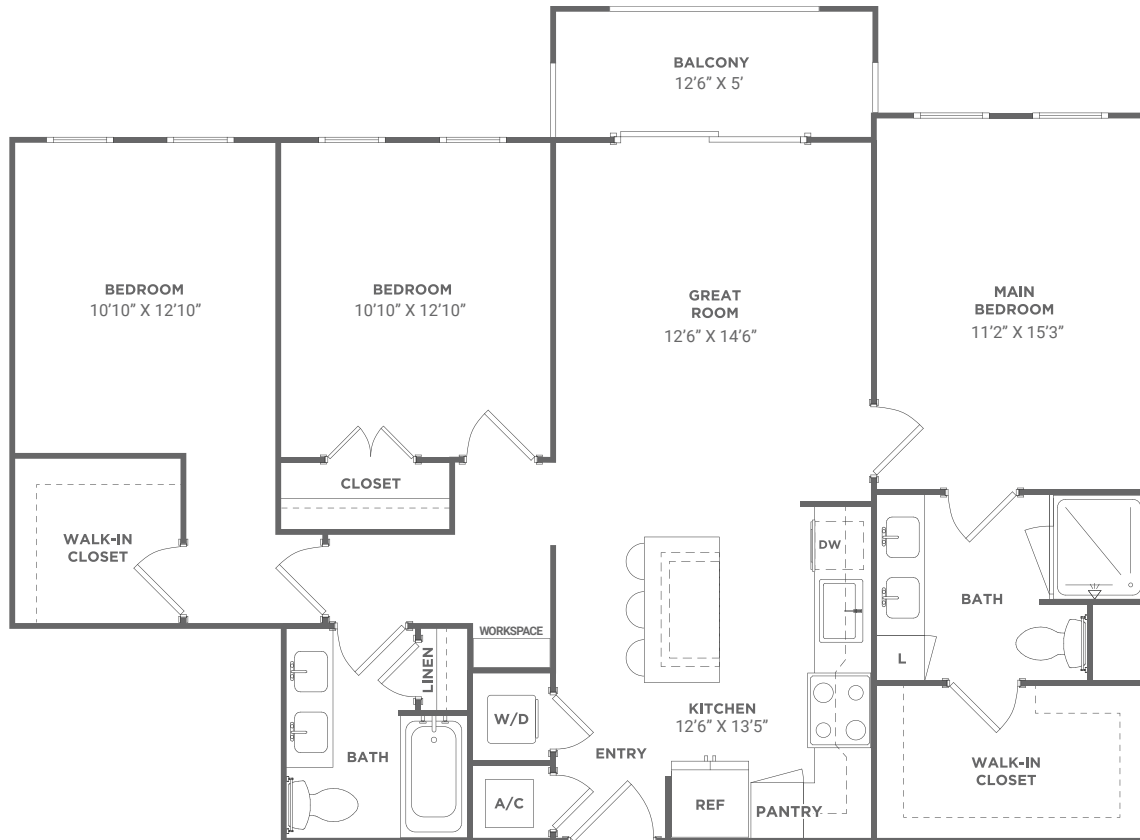

# C2

3 BED / 2 BATH

# 1329

SQ. FT.

**RIVERSTONE**  
PALM BEACH

195 River Grove Way | West Palm Beach, FL 33407

[www.riverstonepalmbeach.com](http://www.riverstonepalmbeach.com)

*Floor plans are artist's rendering. All dimensions are approximate. Actual product and specifications may vary in dimension or detail. Not all features are available in every apartment. Prices and availability are subject to change. Please see a representative for details.*