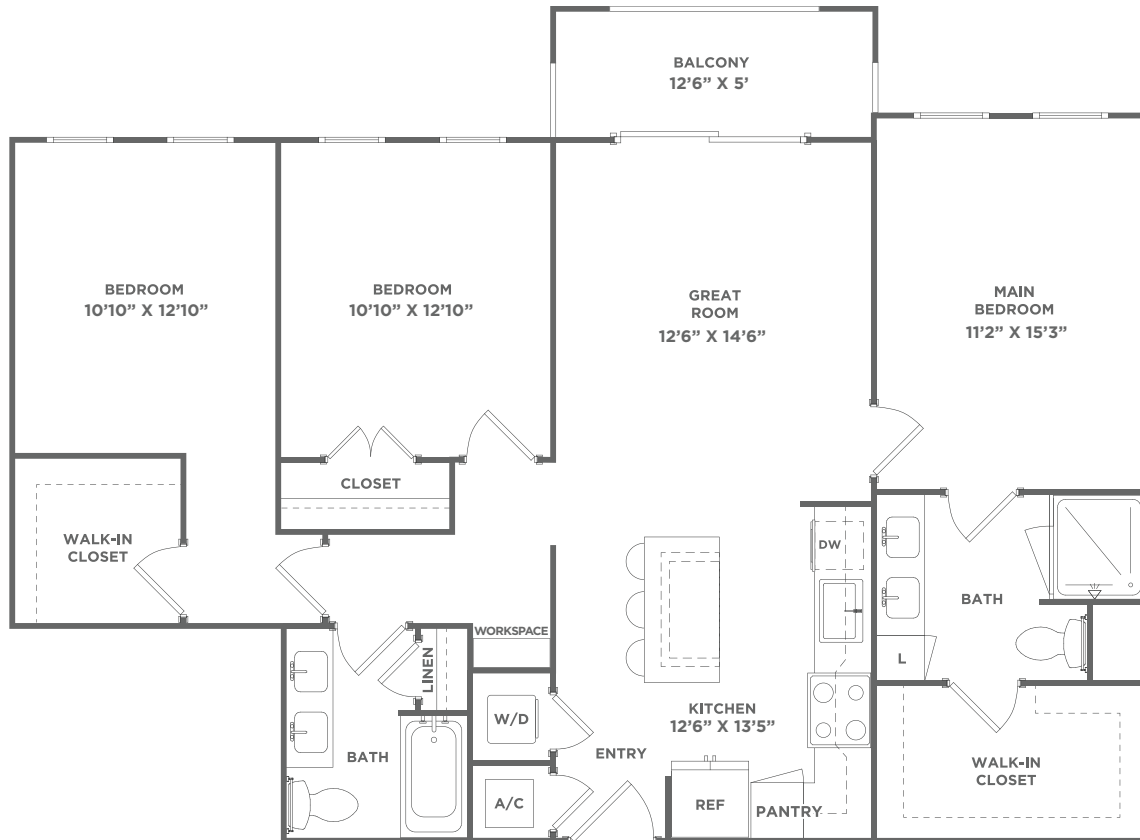

C2

3 BED / 2 BATH

1329

SQ. FT.

RIVERSTONE
PALM BEACH

195 River Grove Way | West Palm Beach, FL 33407

www.riverstonepalmbeach.com

Floor plans are artist's rendering. All dimensions are approximate. Actual product and specifications may vary in dimension or detail. Not all features are available in every apartment. Prices and availability are subject to change. Please see a representative for details.