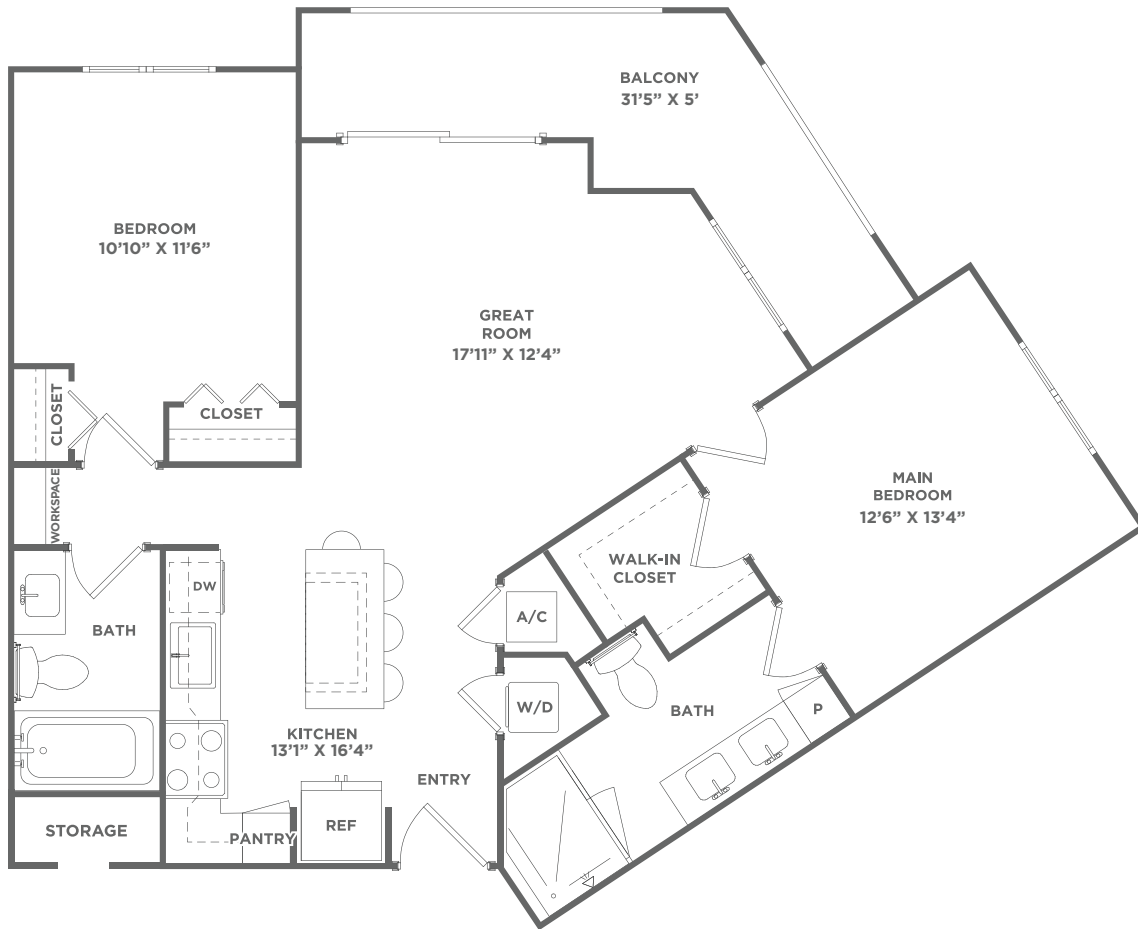

B2

2 BED / 2 BATH

1076

SQ. FT.

RIVERSTONE
PALM BEACH

195 River Grove Way | West Palm Beach, FL 33407

www.riverstonepalmbeach.com

Floor plans are artist's rendering. All dimensions are approximate. Actual product and specifications may vary in dimension or detail. Not all features are available in every apartment. Prices and availability are subject to change. Please see a representative for details.