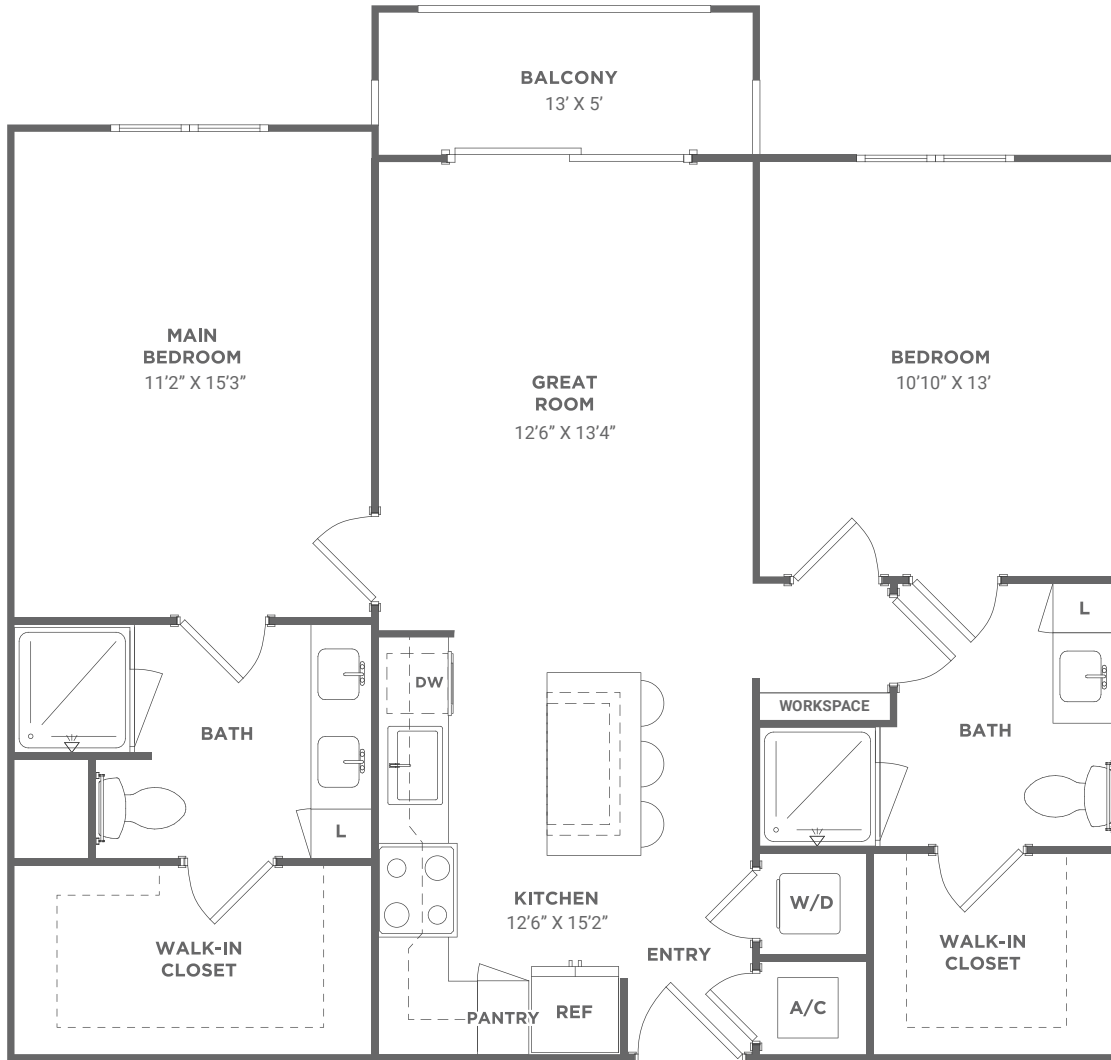

B1

2 BED / 2 BATH

1092

SQ. FT.

RIVERSTONE
PALM BEACH

195 River Grove Way | West Palm Beach, FL 33407

www.riverstonepalmbeach.com

Floor plans are artist's rendering. All dimensions are approximate. Actual product and specifications may vary in dimension or detail. Not all features are available in every apartment. Prices and availability are subject to change. Please see a representative for details.