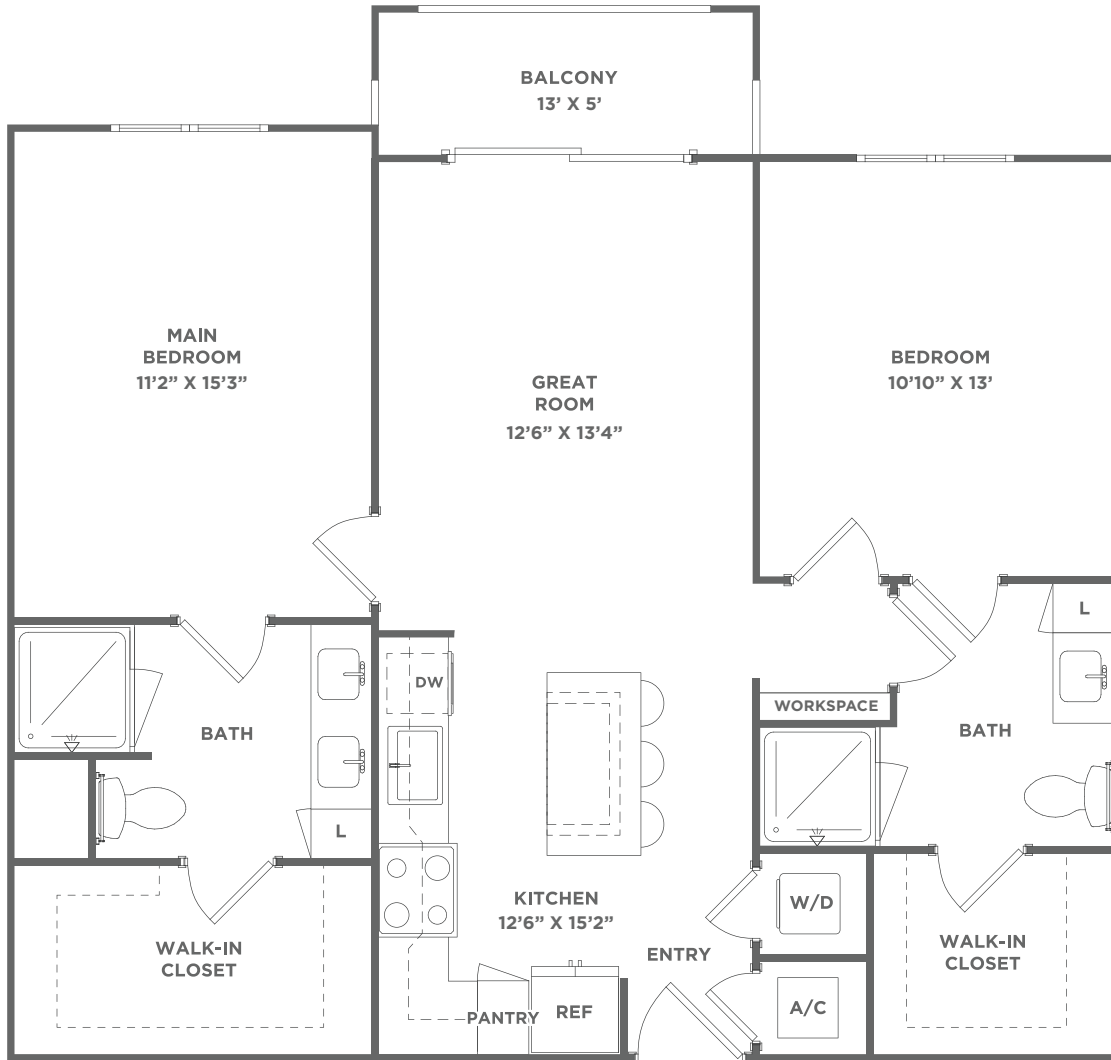

B1

2 BED / 2 BATH

1092

SQ. FT.

RIVERSTONE
PALM BEACH

195 River Grove Way | West Palm Beach, FL 33407

www.riverstonepalmbeach.com

Floor plans are artist's rendering. All dimensions are approximate. Actual product and specifications may vary in dimension or detail. Not all features are available in every apartment. Prices and availability are subject to change. Please see a representative for details.