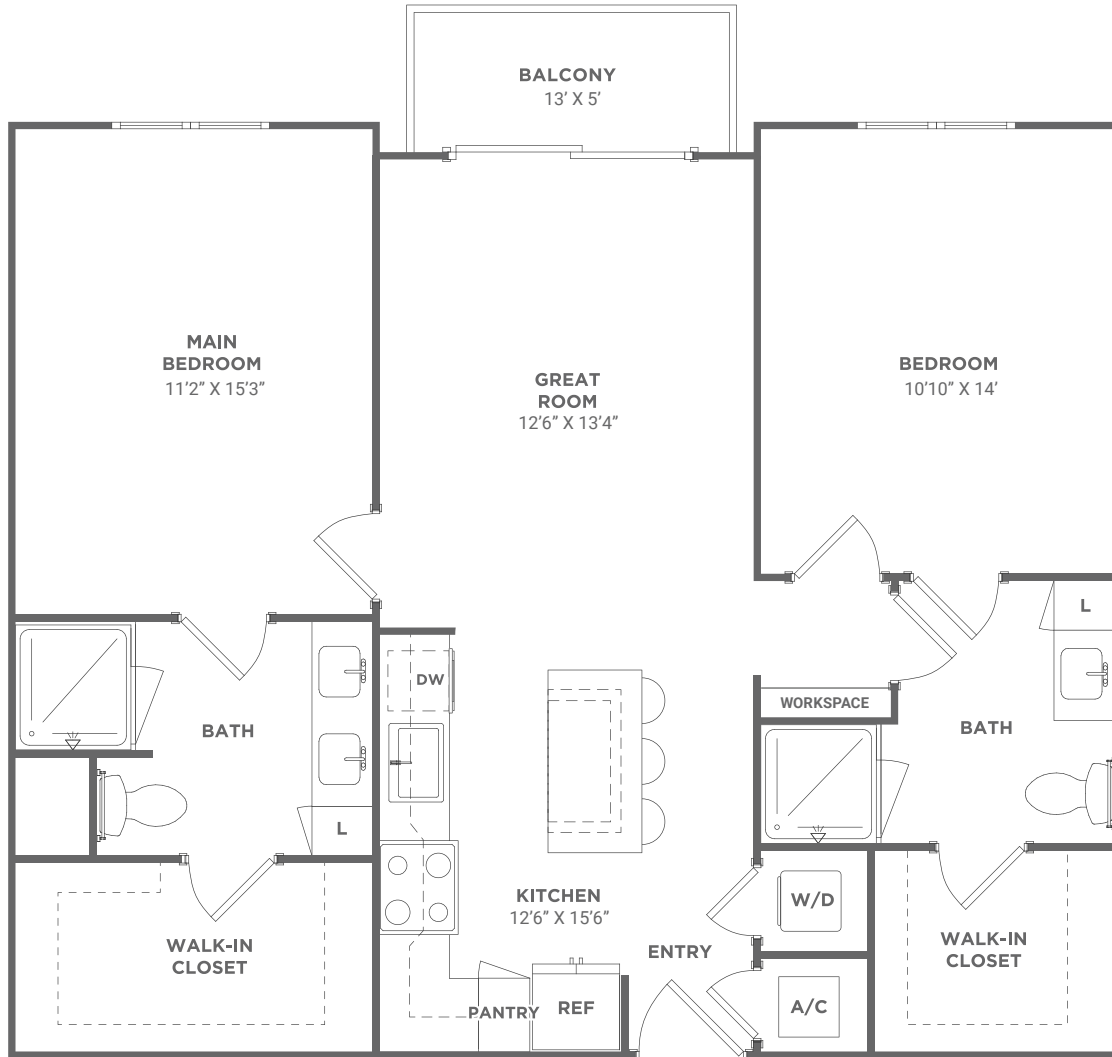

# B1-A

2 BED / 2 BATH

# 1104

SQ. FT.

**RIVERSTONE**  
PALM BEACH

195 River Grove Way | West Palm Beach, FL 33407

[www.riverstonepalmbeach.com](http://www.riverstonepalmbeach.com)

*Floor plans are artist's rendering. All dimensions are approximate. Actual product and specifications may vary in dimension or detail. Not all features are available in every apartment. Prices and availability are subject to change. Please see a representative for details.*