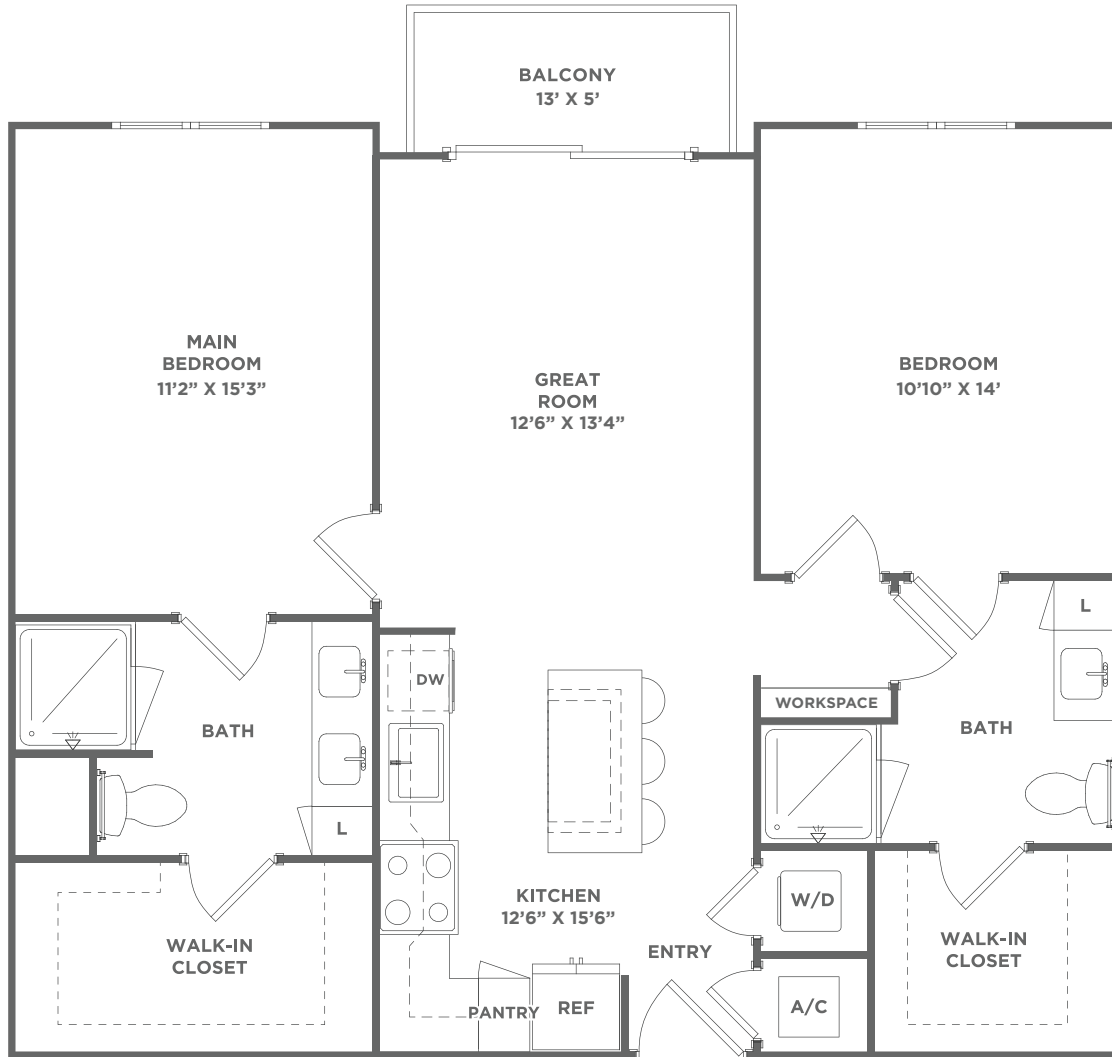

# B1-A

2 BED / 2 BATH

# 1104

SQ. FT.

**RIVERSTONE**  
PALM BEACH

195 River Grove Way | West Palm Beach, FL 33407

[www.riverstonepalmbeach.com](http://www.riverstonepalmbeach.com)

*Floor plans are artist's rendering. All dimensions are approximate. Actual product and specifications may vary in dimension or detail. Not all features are available in every apartment. Prices and availability are subject to change. Please see a representative for details.*