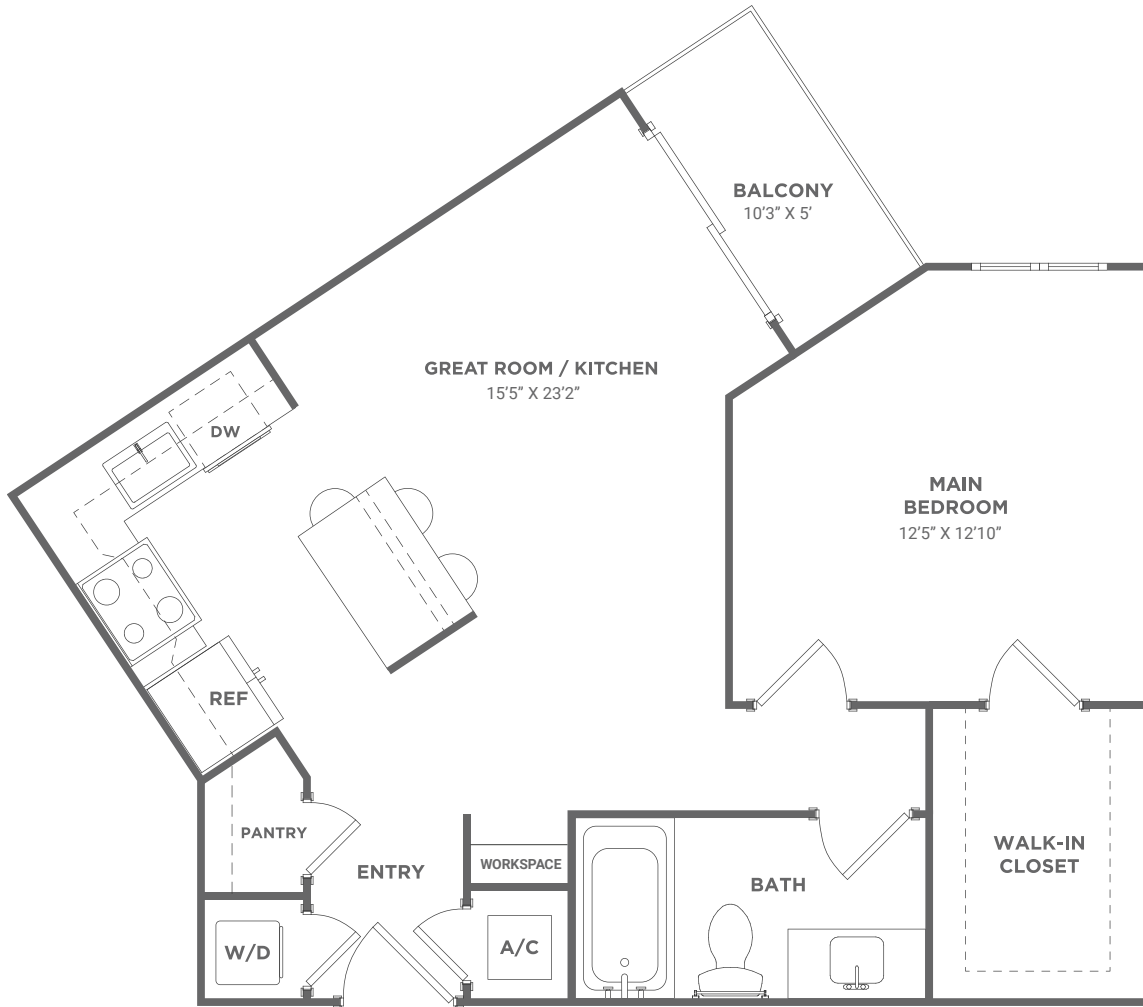

# A4

1 BED / 1 BATH

# 764

SQ. FT.

**RIVERSTONE**  
PALM BEACH

195 River Grove Way | West Palm Beach, FL 33407

[www.riverstonepalmbeach.com](http://www.riverstonepalmbeach.com)

*Floor plans are artist's rendering. All dimensions are approximate. Actual product and specifications may vary in dimension or detail. Not all features are available in every apartment. Prices and availability are subject to change. Please see a representative for details.*