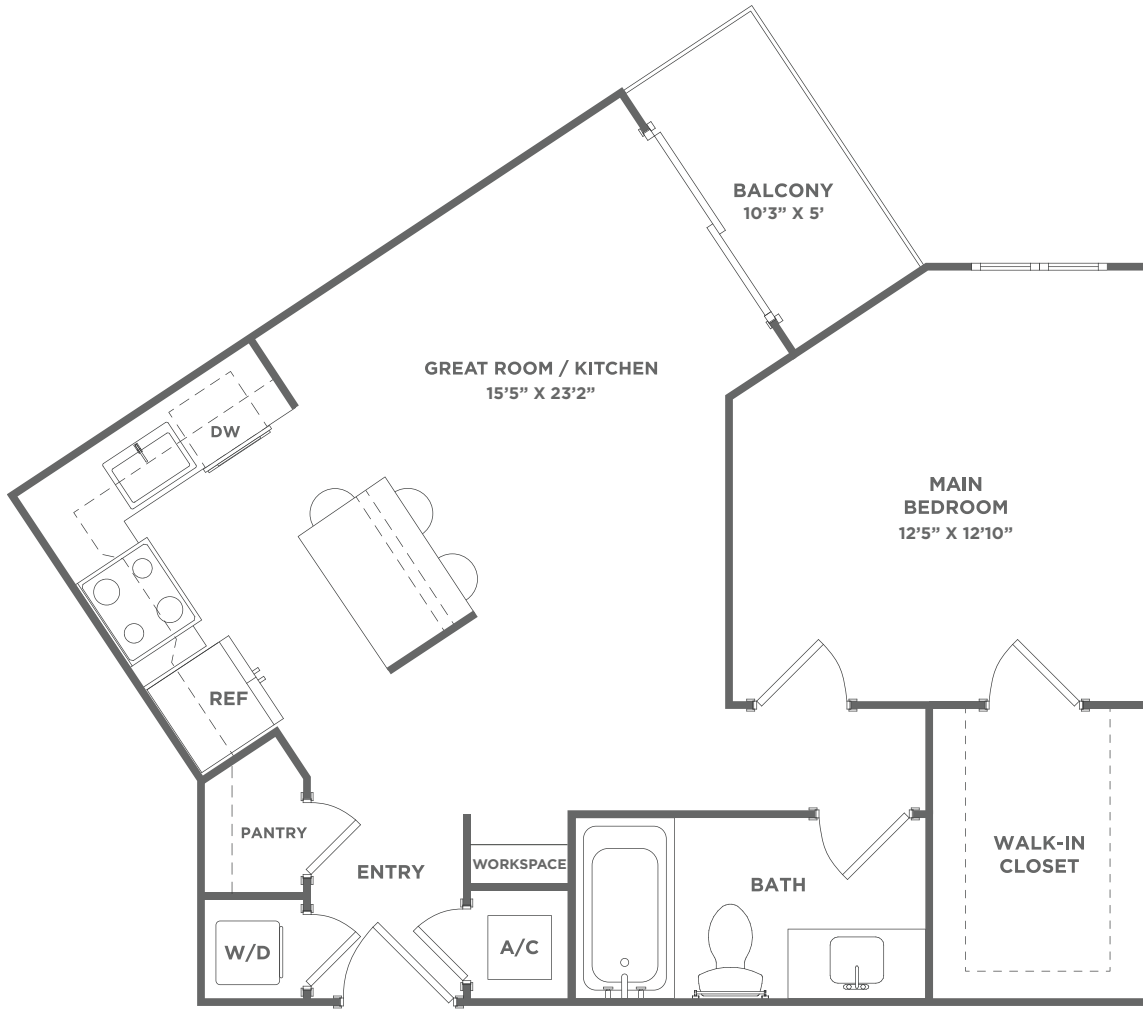

A4

1 BED / 1 BATH

764

SQ. FT.

RIVERSTONE
PALM BEACH

195 River Grove Way | West Palm Beach, FL 33407

www.riverstonepalmbeach.com

Floor plans are artist's rendering. All dimensions are approximate. Actual product and specifications may vary in dimension or detail. Not all features are available in every apartment. Prices and availability are subject to change. Please see a representative for details.