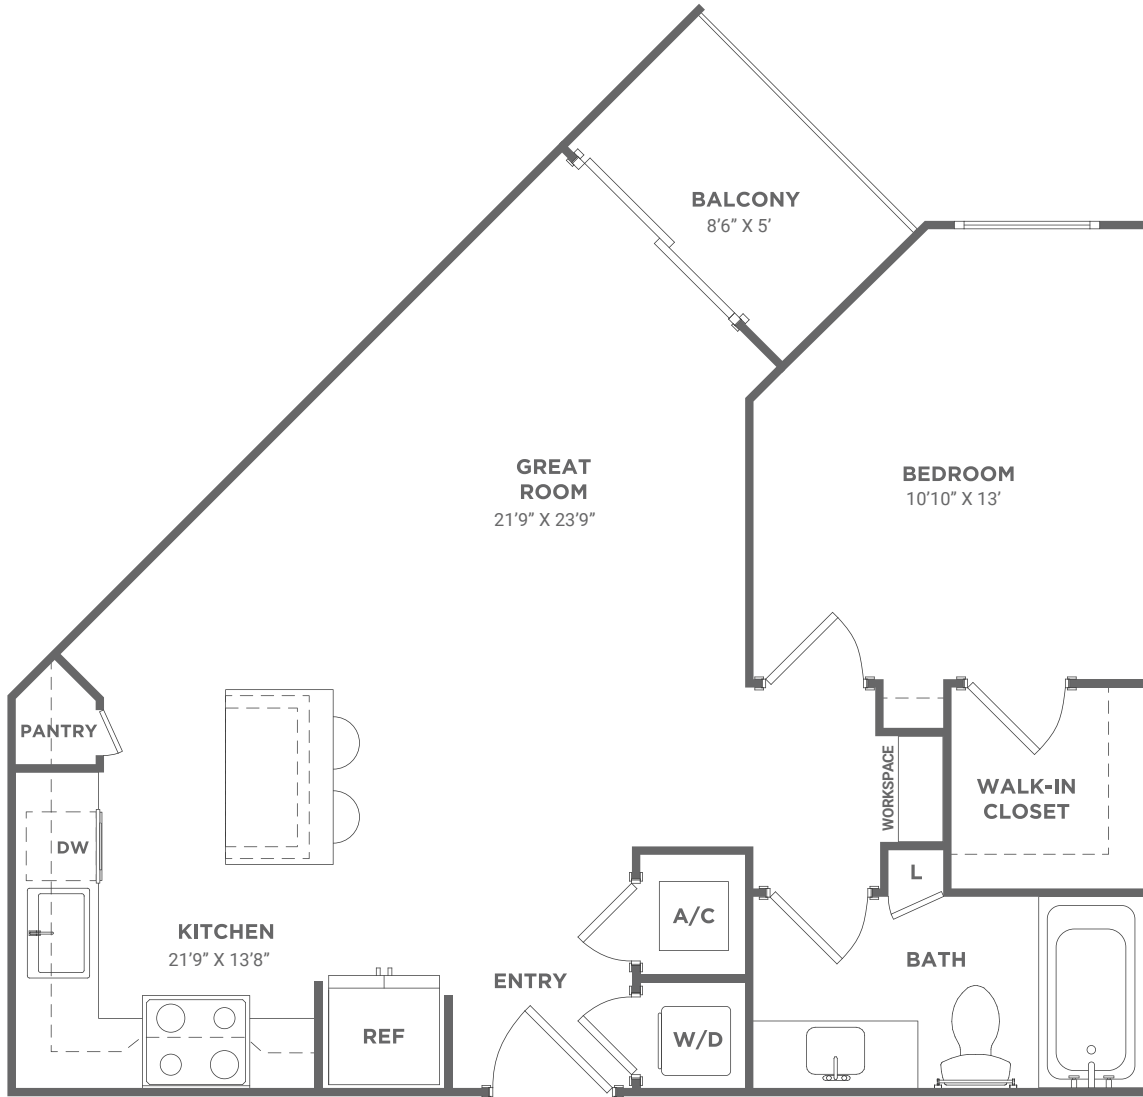

A2

1 BED / 1 BATH

757

SQ. FT.

RIVERSTONE
PALM BEACH

195 River Grove Way | West Palm Beach, FL 33407

www.riverstonepalmbeach.com

Floor plans are artist's rendering. All dimensions are approximate. Actual product and specifications may vary in dimension or detail. Not all features are available in every apartment. Prices and availability are subject to change. Please see a representative for details.