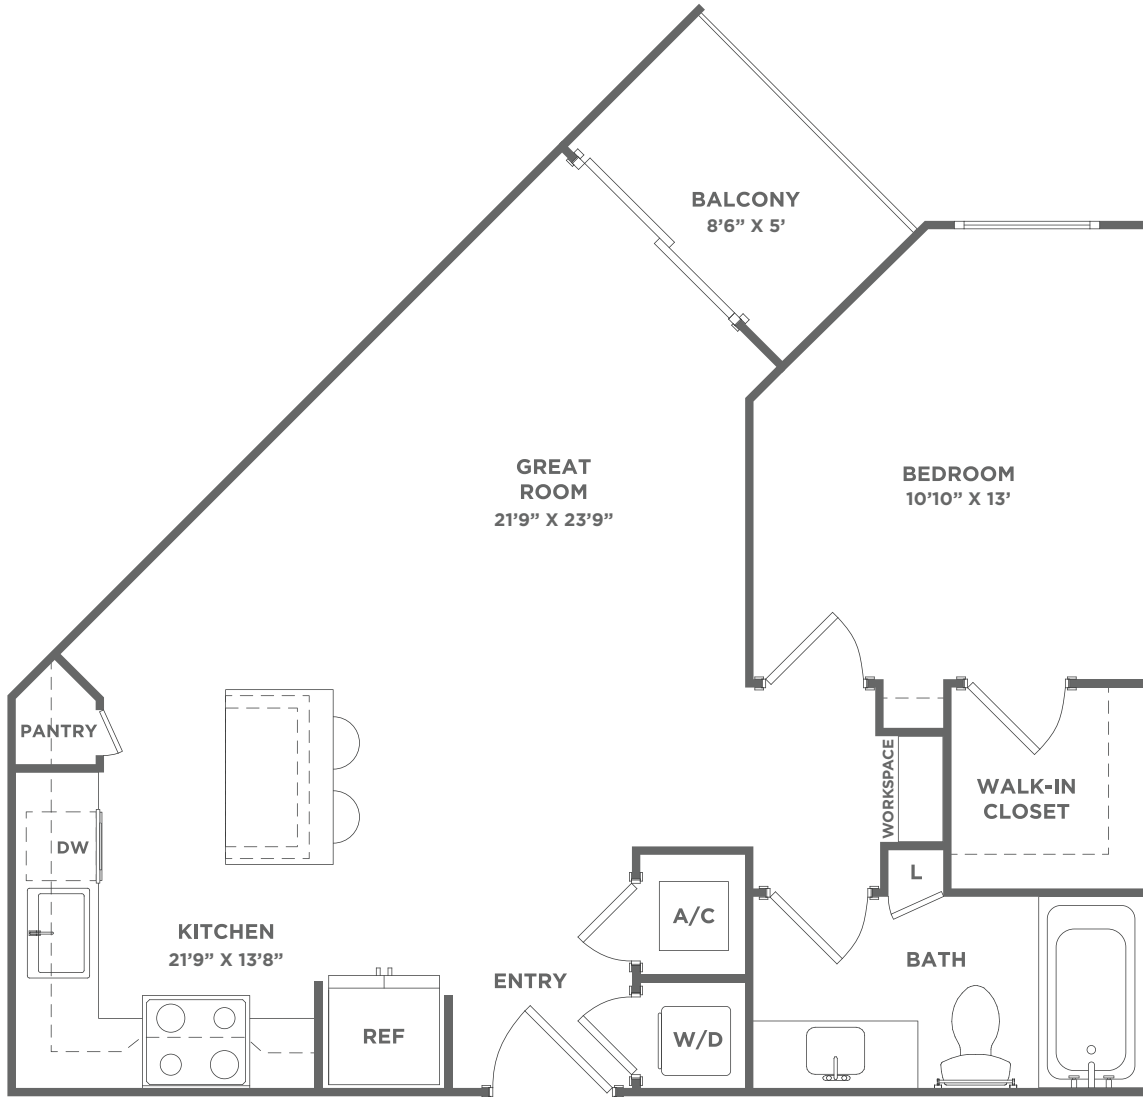

# A2

1 BED / 1 BATH

# 757

SQ. FT.

**RIVERSTONE**  
PALM BEACH

195 River Grove Way | West Palm Beach, FL 33407

[www.riverstonepalmbeach.com](http://www.riverstonepalmbeach.com)

Floor plans are artist's rendering. All dimensions are approximate. Actual product and specifications may vary in dimension or detail. Not all features are available in every apartment. Prices and availability are subject to change. Please see a representative for details.