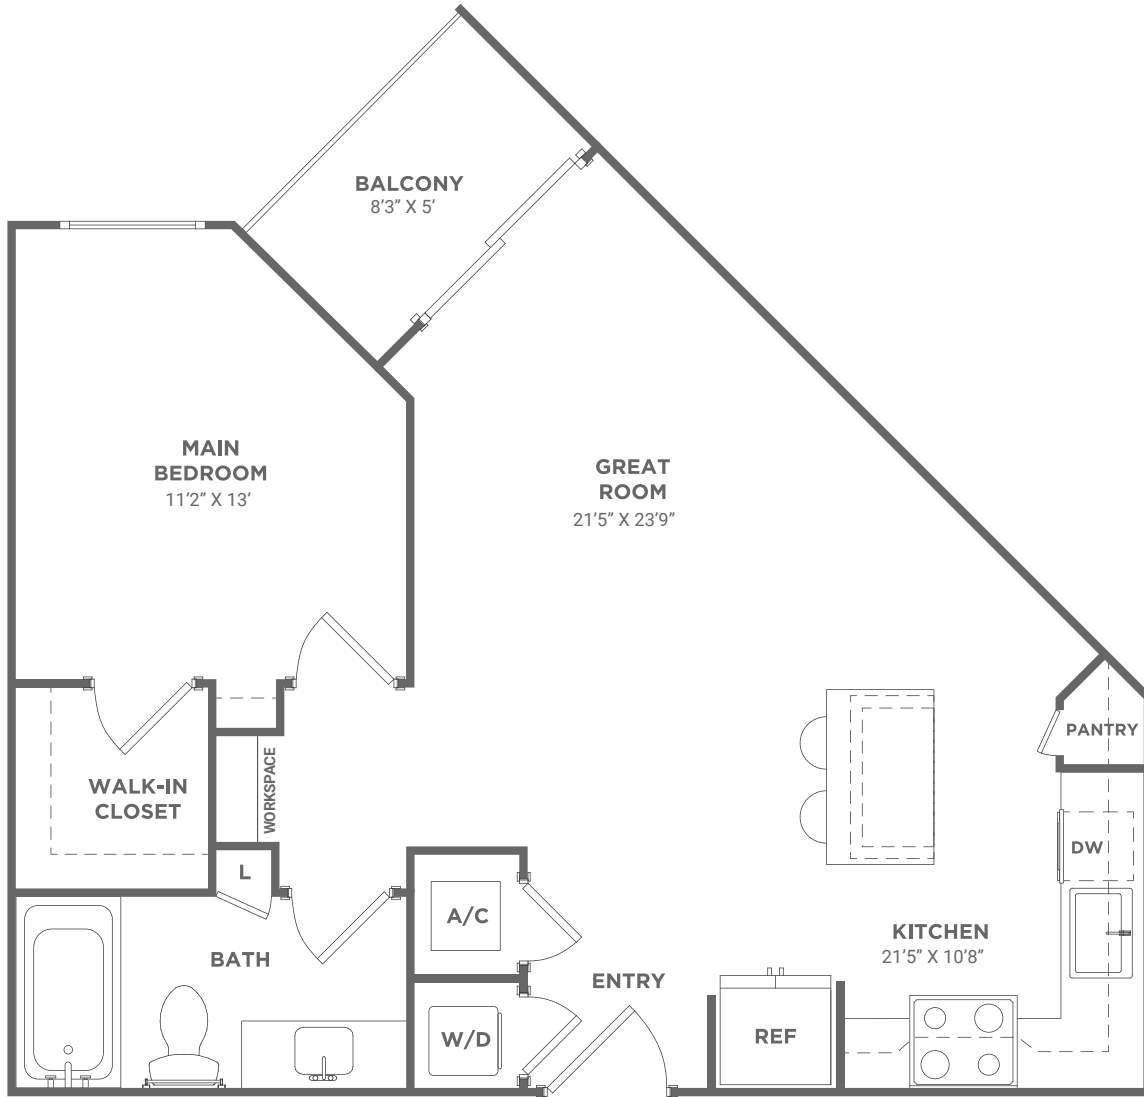

# A2-B

1 BED / 1 BATH

# 757

SQ. FT.

**RIVERSTONE**  
PALM BEACH

195 River Grove Way | West Palm Beach, FL 33407

[www.riverstonepalmbeach.com](http://www.riverstonepalmbeach.com)

Floor plans are artist's rendering. All dimensions are approximate. Actual product and specifications may vary in dimension or detail. Not all features are available in every apartment. Prices and availability are subject to change. Please see a representative for details.