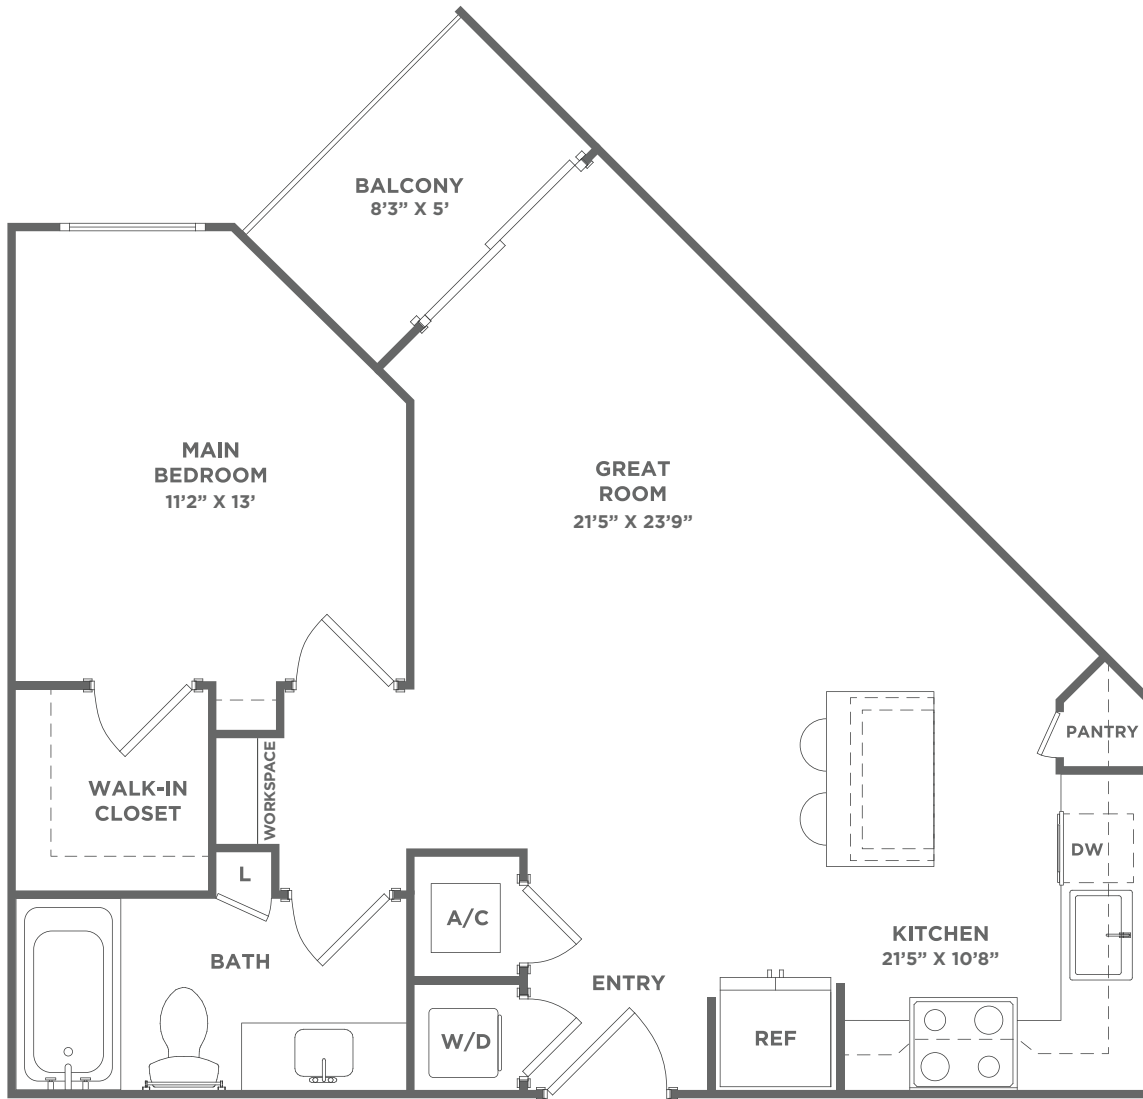

A2-B

1 BED / 1 BATH

757

SQ. FT.

RIVERSTONE
PALM BEACH

195 River Grove Way | West Palm Beach, FL 33407

www.riverstonepalmbeach.com

Floor plans are artist's rendering. All dimensions are approximate. Actual product and specifications may vary in dimension or detail. Not all features are available in every apartment. Prices and availability are subject to change. Please see a representative for details.