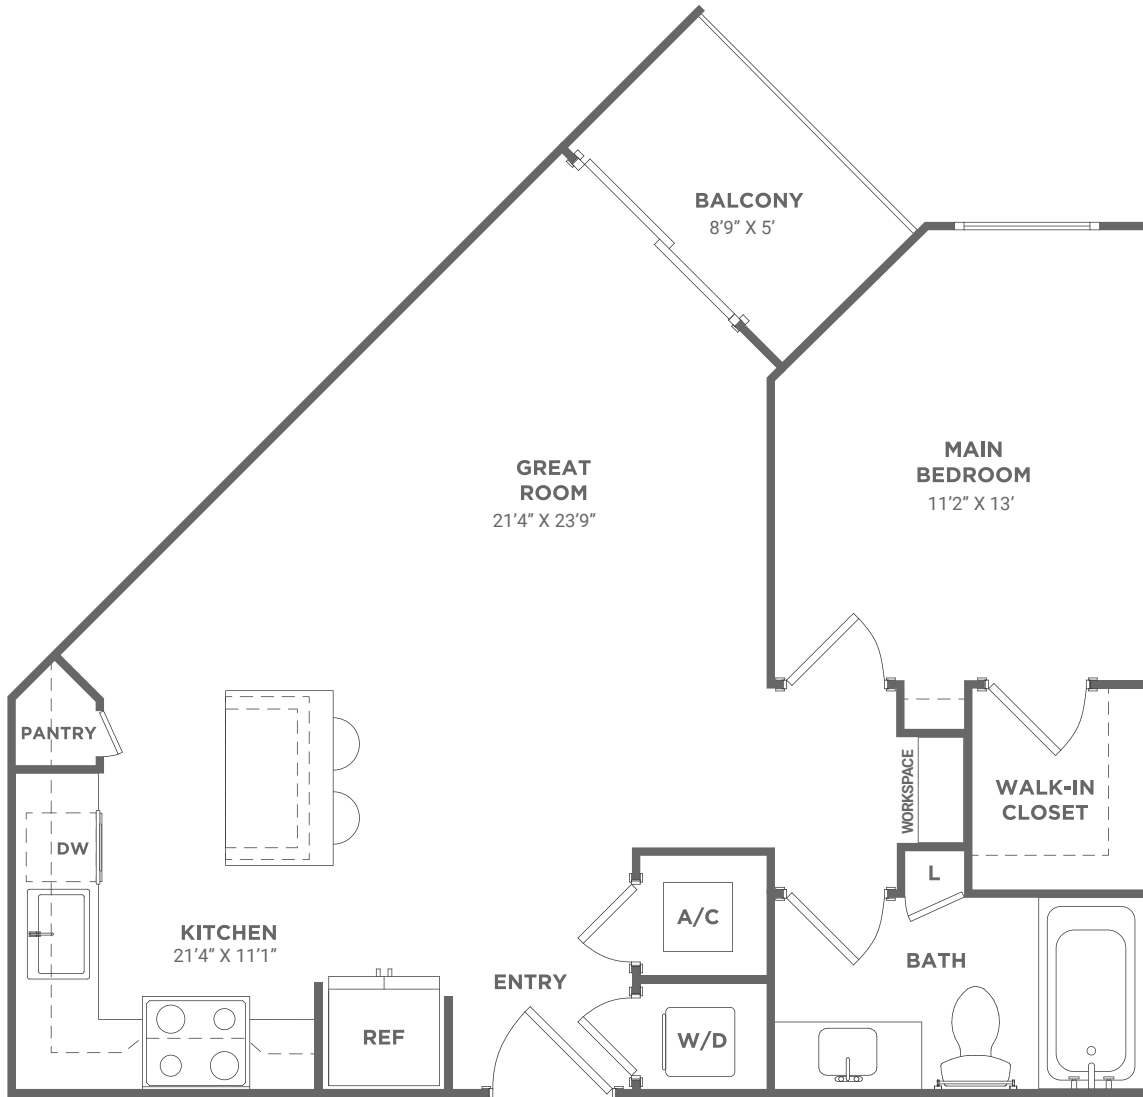

A2-A

1 BED / 1 BATH

755
SQ. FT.

RIVERSTONE
PALM BEACH

195 River Grove Way | West Palm Beach, FL 33407

www.riverstonepalmbeach.com

Floor plans are artist's rendering. All dimensions are approximate. Actual product and specifications may vary in dimension or detail. Not all features are available in every apartment. Prices and availability are subject to change. Please see a representative for details.