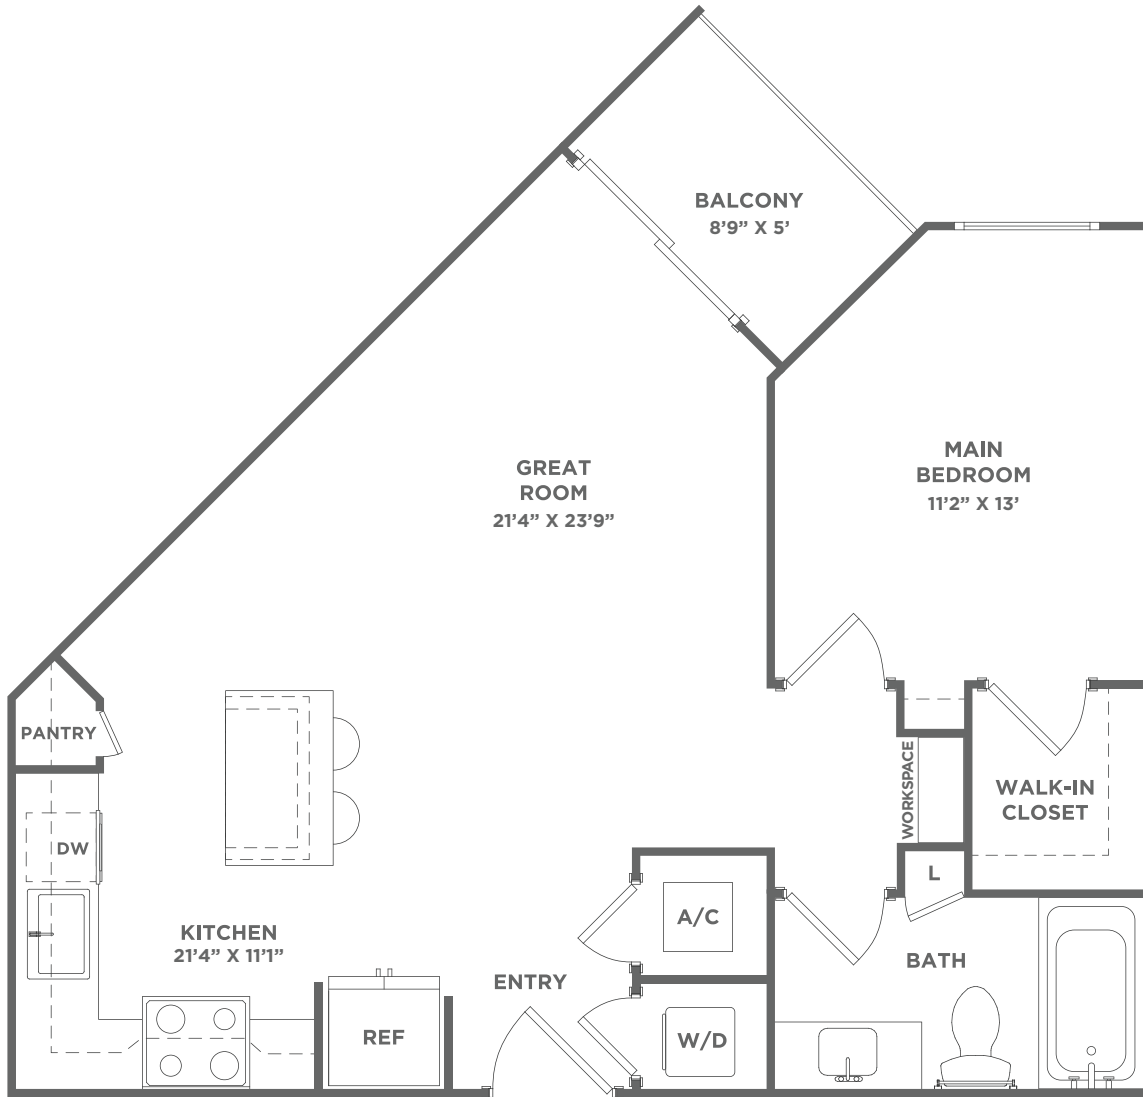

A2-A

1 BED / 1 BATH

755

SQ. FT.

RIVERSTONE
PALM BEACH

195 River Grove Way | West Palm Beach, FL 33407

www.riverstonepalmbeach.com

Floor plans are artist's rendering. All dimensions are approximate. Actual product and specifications may vary in dimension or detail. Not all features are available in every apartment. Prices and availability are subject to change. Please see a representative for details.