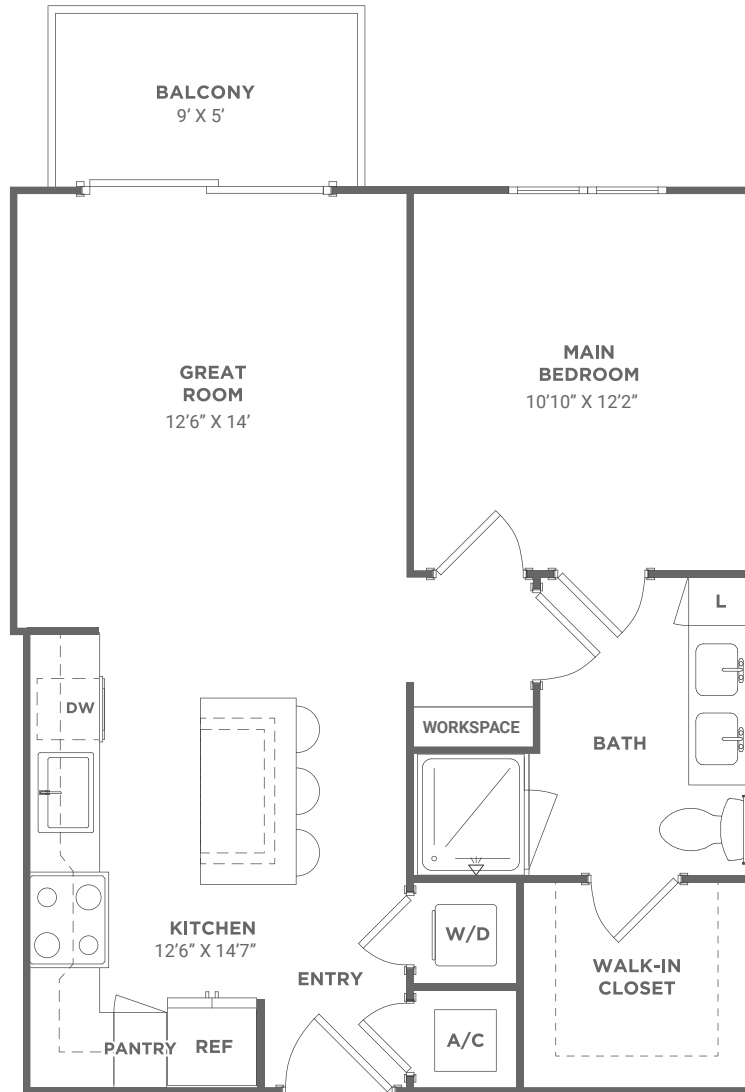

# A1

1 BED / 1 BATH

# 730

SQ. FT.

**RIVERSTONE**  
PALM BEACH

195 River Grove Way | West Palm Beach, FL 33407

[www.riverstonepalmbeach.com](http://www.riverstonepalmbeach.com)

*Floor plans are artist's rendering. All dimensions are approximate. Actual product and specifications may vary in dimension or detail. Not all features are available in every apartment. Prices and availability are subject to change. Please see a representative for details.*