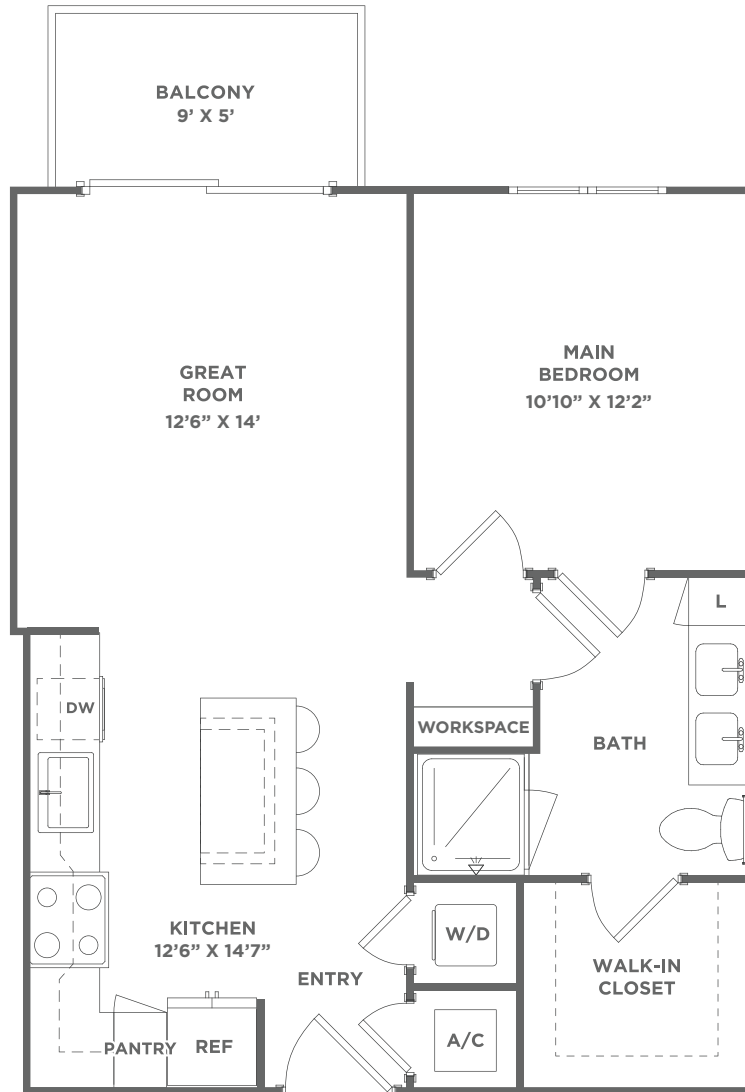

# A1

1 BED / 1 BATH

# 730

SQ. FT.

**RIVERSTONE**  
PALM BEACH

195 River Grove Way | West Palm Beach, FL 33407

[www.riverstonepalmbeach.com](http://www.riverstonepalmbeach.com)

Floor plans are artist's rendering. All dimensions are approximate. Actual product and specifications may vary in dimension or detail. Not all features are available in every apartment. Prices and availability are subject to change. Please see a representative for details.